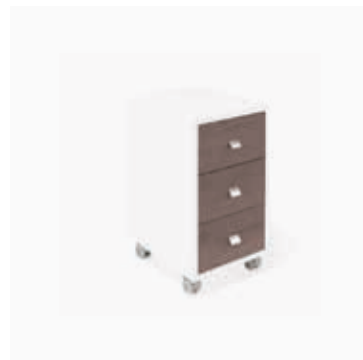

Dimensioni Dimensions
 350 (L) x 57 (H) x 450 (P) mm

CASSETTIERA NAILS SPACE SMOKED OAK
 Cassettiera per tavolo
 Chest of drawers for table

Dimensioni Dimensions
 350 (L) x 57 (H) x 450 (P) mm

CASSETTIERA NAILS SPACE FEELING GREEN
 Cassettiera per tavolo
 Chest of drawers for table