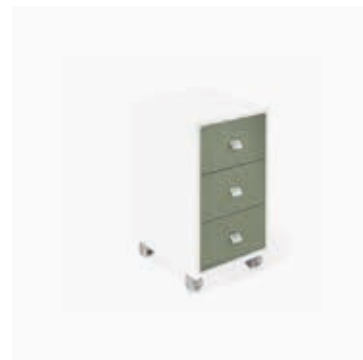

Dimensioni Dimensions
 350 (L) x 57 (H) x 450 (P) mm

CASSETTIERA NAILS SPACE SMOKED OAK
 Cassettiera per tavolo
 Chest of drawers for table

Dimensioni Dimensions
 350 (L) x 57 (H) x 450 (P) mm

CASSETTIERA NAILS SPACE FEELING GREEN
 Cassettiera per tavolo
 Chest of drawers for table