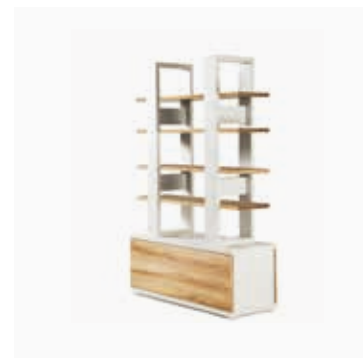

EXPO TOTEM NATURAL OAK
Espositore da terra
Floor isplay

Dimensioni Dimensions
900 (L) x 340 (H) x 180 (P) mm